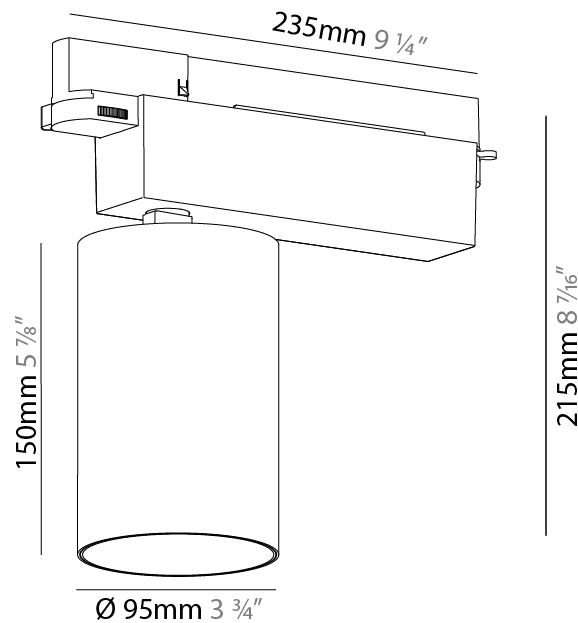

GENERAL

Series: Centriq
Subseries: Centriq 95
Brand: Prolicht
Division: Architectural
Mounting Type: Track
Mounting Location: Ceiling
Subcategory: Spots

PHYSICAL

Shape: Cylinder
Diameter (mm): 95
Diameter (in): 3 3/4
Length (mm): 235
Length (in): 9 1/4
Height (mm): 150
Height (in): 5 7/8
Light Distribution: Adjustable / Direct
Weight (kg): 1.495
Weight (lbs): 3.3
Fixture Finish: SSR / BKV / CWI / CRY / HAB / UFT / ITA / RUA / FTG / MYG / LOD / PUS / FRO / FUP / KIA / POP / BLS / SPG / MEY / GOH / GUM / CHC / COM / ABZ / JAG / OBR / MOS / ROR
Fixture Material: Aluminum

ELECTRICAL

Lamp Type: LED (Zhaga Standard)
Input Wattage (W): 26
Total Output Wattage (W): 23.6
Dimming: Tri-Mode (Non-Dimming and Phase Dimming (120Vac only) and 0-10V Dimming)
Driver Included: Yes
Driver Location: Integrated
Driver Type: Constant Current - Universal
Driver Class: Class 2
Input Voltage (V): 120 - 277
Constant Current (MA): 700

LED

Number of LEDs: 1
Color Temperature (°K): 2700 / 3000 / 3500 / 4000
Max. Delivered Lumen (lm): 2148 / 2289 / 2357 / 2405
Nominal Lumen (lm): 3113 / 3317 / 3416 / 3486
CRI: >90 CRI
Lamp Life (hrs): 50000
Upon Request: Special Color Temperature Special Led

OPTICAL

Reflector: 18 / 26 / 40
Adjustability: Rotational 340°; Tilt 90°
Upon Request: Special Beam Angles

RATINGS AND CERTIFICATIONS

Certified By: Certified for North American Standards
IP rating: IP20